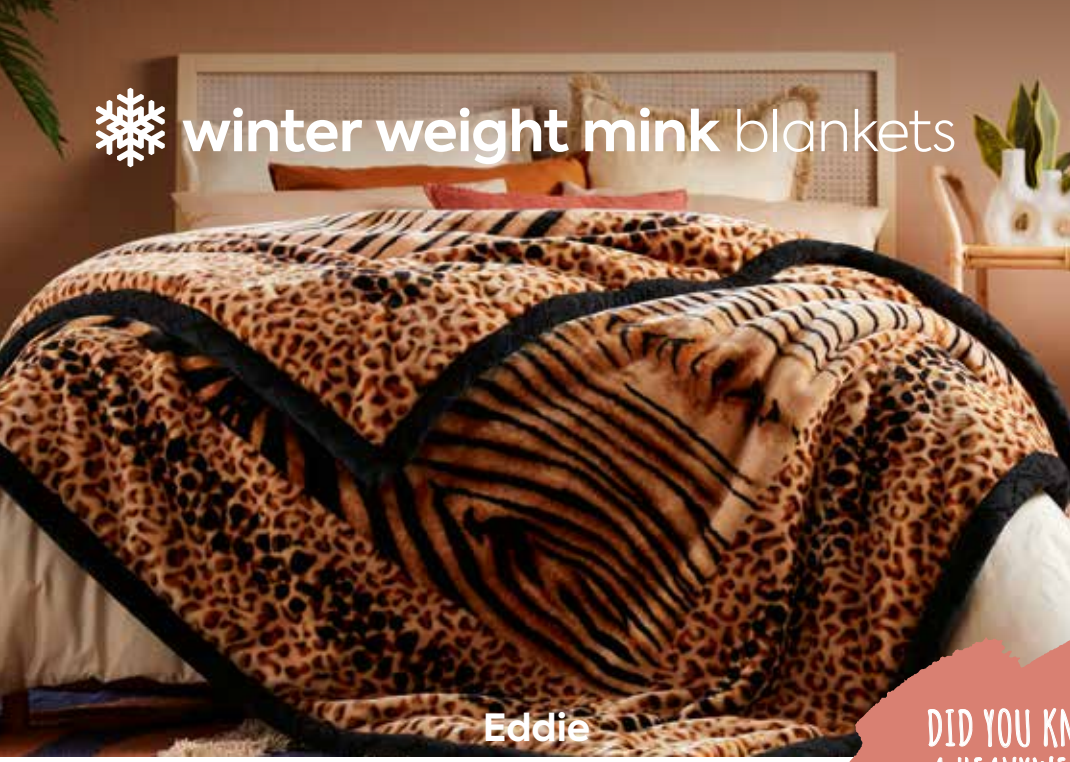

winter weight mink blankets

Eddie

- QUEEN SIZE
- 3-PLY 7KG
- LUXURIOUS HEAVYWEIGHT MINK

7kg blanket

● 831561 | EDDIE
 ● 835888 | NICOLL **save R300**
 (Queen) 3-ply 7kg mink blanket
 cash R x6 x12 x16
 Q 1499 345 179 139