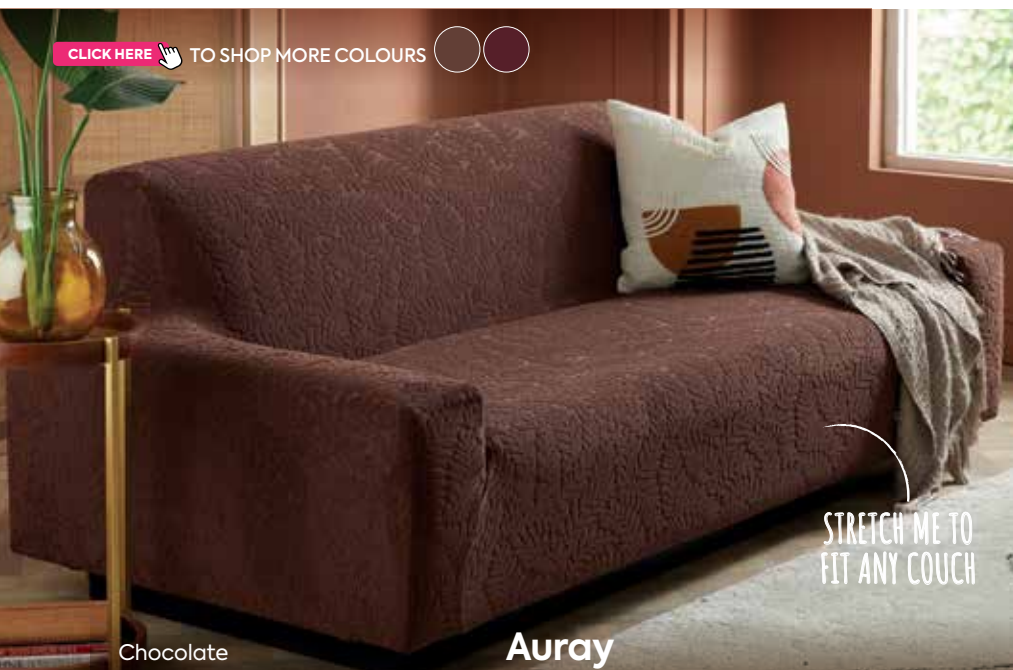

Charcoal

Avena

Chocolate

Auray

STRETCH ME TO
FIT ANY COUCH

Auray

Stretchy polyester jacquard

1. **1-SEATER CHAIR COVER**
     Ⓢ 828626 | chocolate
     Ⓢ 832495 | burgundy
   - **2-SEATER COUCH COVER**
     Ⓢ 828628 | chocolate
     Ⓢ 832496 | burgundy
   - **3-SEATER COUCH COVER**
     Ⓢ 828629 | chocolate
     Ⓢ 832497 | burgundy
   - **5-SEATER COUCH COVER SET**
     Ⓢ 828630 | chocolate
     Ⓢ 832498 | burgundy
     2 x 2-seaters & **free** 1-seater worth R999
   - **6-SEATER COUCH COVER SET**
     Ⓢ 828631 | chocolate
     Ⓢ 832498 | burgundy
     3-seater, 2-seater & **free** 1-seater worth R999

cash R	x6	x12	x16	x24	x36
1-	999	229	119	94	
2-	1399	322	168	131	
3-	1599	368	193	149	
5-	2799	644	337	262	187
6-	2999	689	361	279	199

[CLICK HERE](#) TO SHOP MORE COLOURS