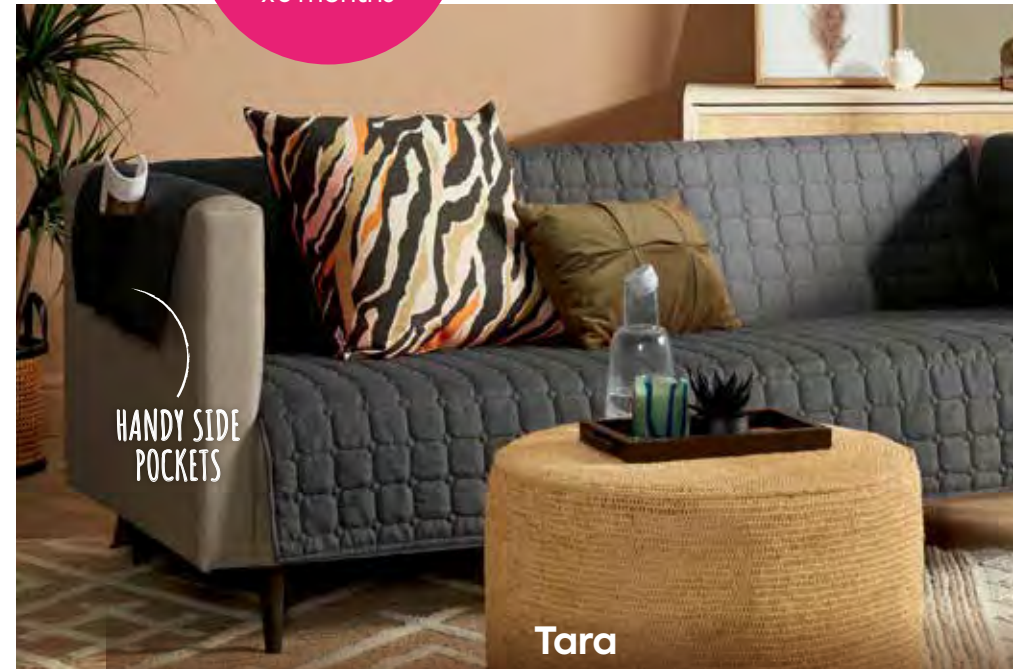

couch protectors

HANDY SIDE
POCKETS

Tara

Quilted microfibre

1. **1-SEATER CHAIR COVER**
     Ⓢ 835064 | charcoal
   - **2-SEATER COUCH PROTECTOR**
     Ⓢ 835065 | charcoal
   - **5-SEATER PROTECTOR SET**
     Ⓢ 835067 | charcoal
     2 x 2-seaters & **free** 1-seater worth R699
   - **6-SEATER PROTECTOR SET**
     Ⓢ 835068 | charcoal
     3-seater, 2-seater & **free** 1-seater worth R699

cash R	x6	x12	x16	x24
1-	699	161		
2-	899	207	108	
5-	1799	414	217	168
6-	1999	459	241	187 134

Trento

Reversible quilted microfibre

1. **1-SEATER CHAIR PROTECTOR**
     Ⓢ 829139 | chocolate
     Ⓢ 829592 | black
   - **2-SEATER COUCH PROTECTOR**
     Ⓢ 829140 | chocolate
     Ⓢ 829593 | black
   - **3-SEATER COUCH PROTECTOR**
     Ⓢ 829141 | chocolate
     Ⓢ 829598 | black
   - **5-SEATER PROTECTOR SET**
     Ⓢ 829142 | chocolate
     Ⓢ 829599 | black
     2 x 2-seaters & **free** 1-seater worth R699
   - **6-SEATER PROTECTOR SET**
     Ⓢ 829143 | chocolate
     3-seater, 2-seater & **free** 1-seater worth R699

cash R	x6	x12	x16	x24
1-	699	161		
2-	899	207	108	
3-	1099	253	132	103
5-	1799	414	217	168
6-	1999	459	241	187 134

[CLICK HERE](#) TO SHOP MORE COLOURS