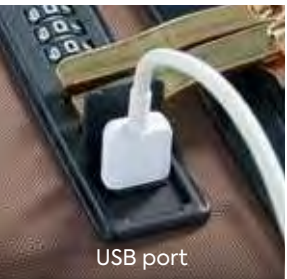

Combination locks

Continent

CLICK HERE TO SHOP MORE COLOURS

SMART BACKPACK
CHARGES YOUR
DEVICES
ON THE GO!

USB port