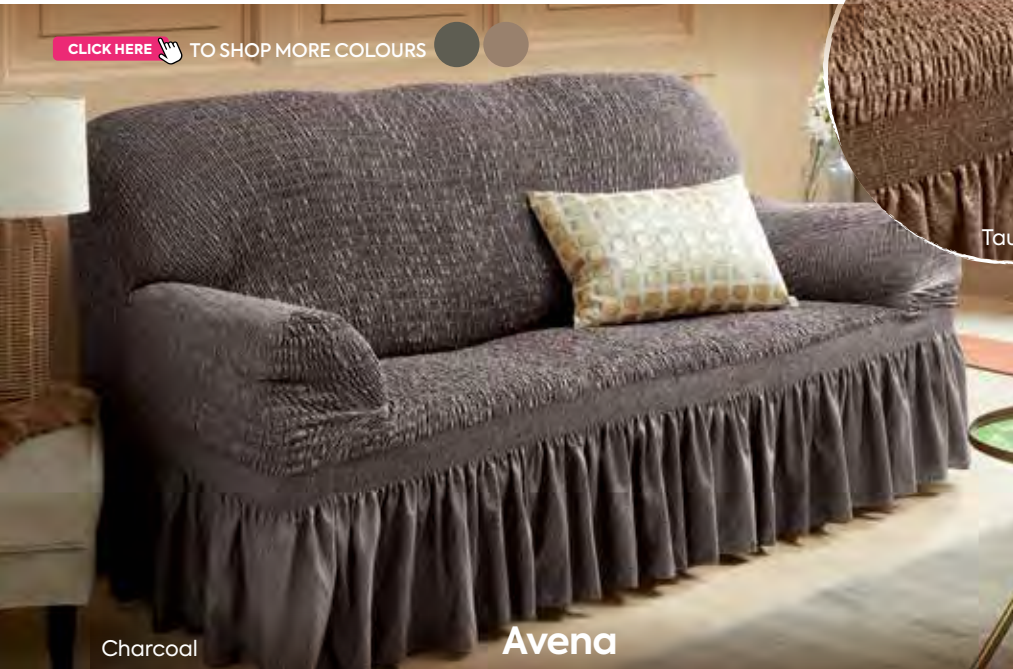

cash R	x6	x12	x16	x24
1- 699	161			
2- 999	229	119	94	
3- 1299	299	156	122	
5- 2499	575	301	234	167
6- 2799	644	337	262	187

couch covers

[CLICK HERE](#) TO SHOP MORE COLOURS

Charcoal

Avena

Taupe

GORGEOUS
RUCHING &
FRILL DETAILS