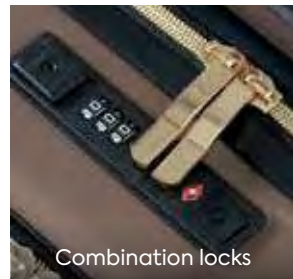

Combination locks