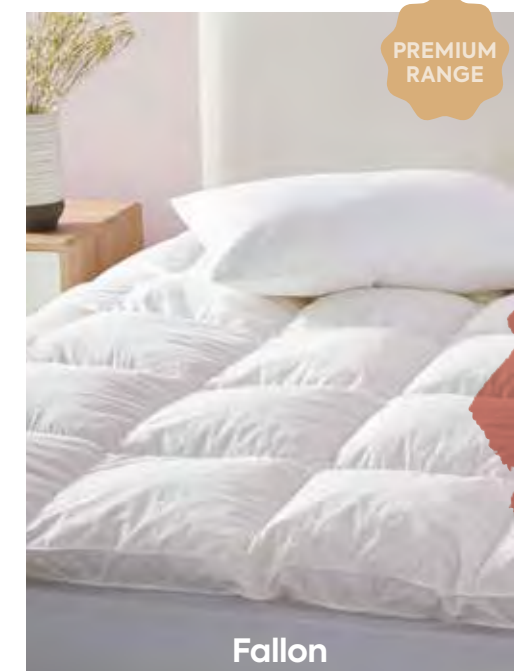

cash R	x6	x12	x16	
Q	1099	253	132	103
K	1199	276	144	112

mattress toppers & protectors

from R449 cash or
R104
 x6 months

VALUE RANGE

HELPS PROLONG THE LIFE OF YOUR MATTRESS

Dina

Maple

Micola