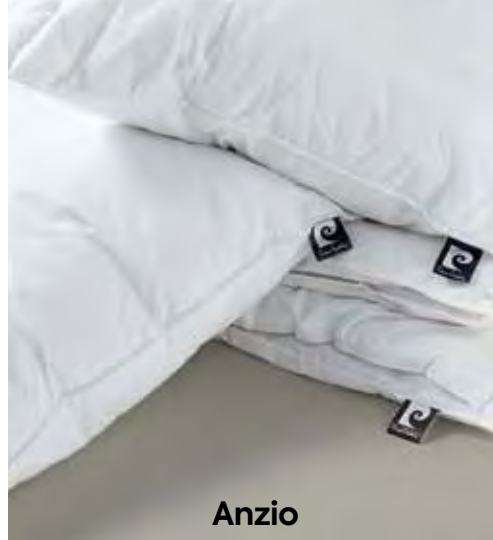

duvet & pillow sets

HYPOALLERGENIC HOLLOWFIBRE

VALUE RANGE

Jade

ANTIBACTERIAL BALL FIBRE

Anzio

835861 | **Jade**
5-PIECE SET Hollowfibre duvet inner, 2 standard & 2 continental pillows

	cash R	x6	x12	x16
¾	699	161		
D	799	184		
Q	899	207	108	
K	999	229	119	94