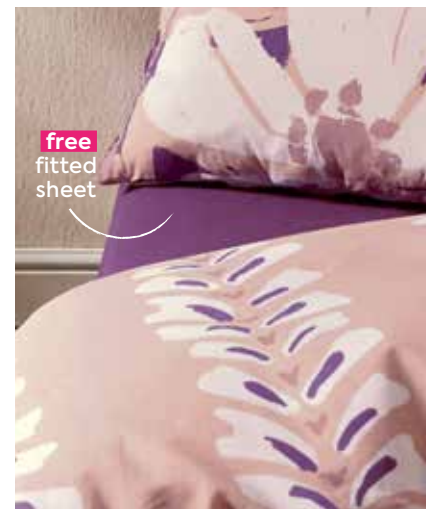

EXTRA-THICK COMFORTERS

DOUBLE, QUEEN & KING SIZE

FADE-RESISTANT POLYCOTTON

free fitted sheet

piping detail on duvet covers, comforters & pillowcases

piped scatter cushion

1 SET | 1 LOW PRICE

Kirsten bedding