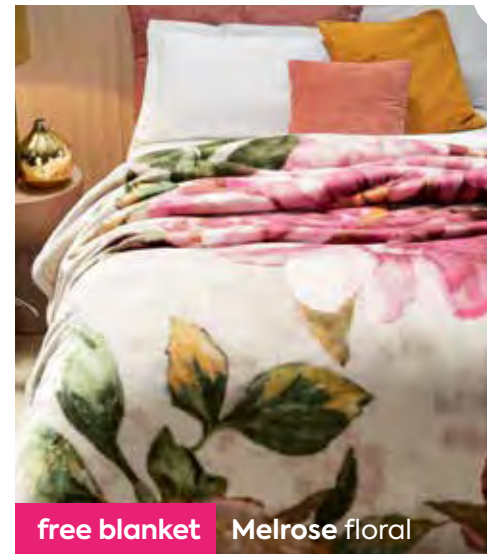

BUY 2 BLANKETS, **GET 1 FREE!**

from R2699 cash or
R179
x24 months

ALL 3 BLANKETS ARE REVERSIBLE GIVING YOU 6 DIFFERENT LOOKS

Melrose

835301 | 3-PIECE COMBO
(D, Q, K) 2x3-ply 4kg reversible mink blankets
+ free 3-ply 4kg reversible mink blanket worth up to R1550

	cash R	x6	x12	x16	x24
D	2699	621	325	252	179
Q	2899	667	349	271	194
K	3099	713	373	289	207

835302 | 3-PIECE COMBO & BAGS
(D, Q, K) 2x3-ply 4kg reversible mink blankets
+ free 3-ply 4kg reversible mink blanket worth up to R1550 & 3 htc blanket bags

	cash R	x6	x12	x16	x24
D	2799	644	337	262	187
Q	2999	689	361	279	199
K	3199	736	385	299	214