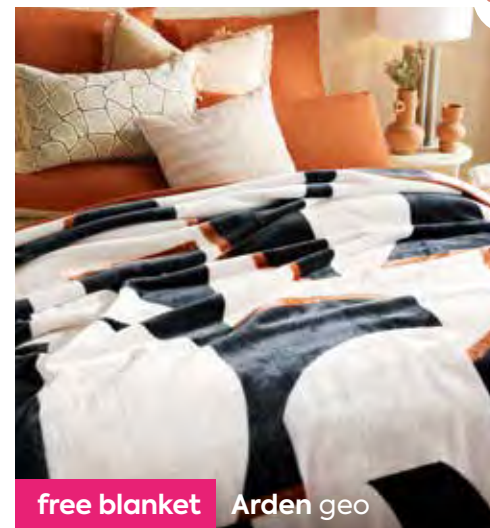

mink 1-ply 2kg blanket combo

from R1999 cash or
R134
 x24 months

QUEEN SIZE

Arden animal

free blanket Arden geo

Arden

835668 | 3-PIECE COMBO
 (Queen) 2x1-ply 2kg mink blankets
 + free 1-ply 2kg mink blanket worth R1000
 cash R x6 x12 x16 x24
 Q 1999 459 241 187 134