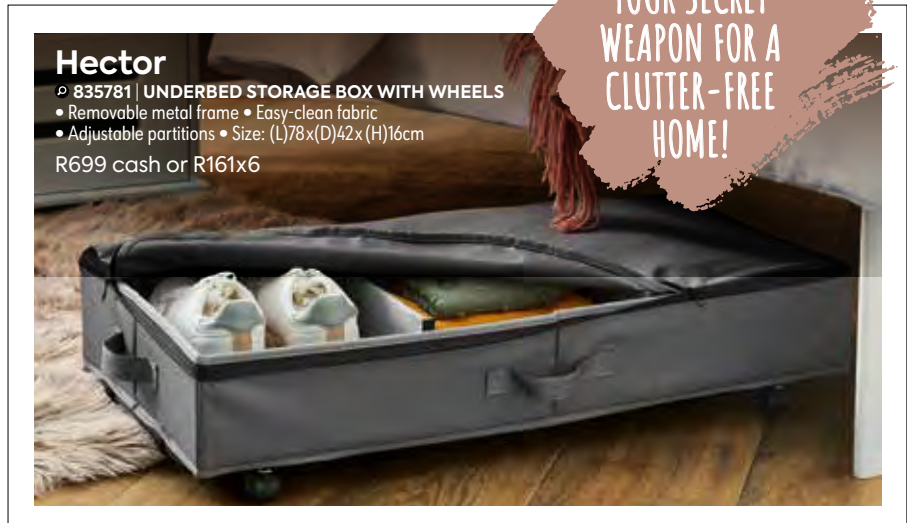

Hector

@ 835781 | UNDERBED STORAGE BOX WITH WHEELS
 • Removable metal frame • Easy-clean fabric
 • Adjustable partitions • Size: (L)78x(D)42x(H)16cm
 R699 cash or R161x6

YOUR SECRET WEAPON FOR A CLUTTER-FREE HOME!