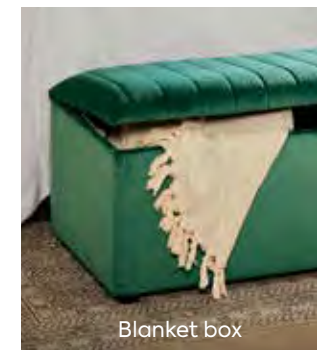

834365 | CHAIR
 (W)50x(D)63x(H)103cm
 2999 707 369 287 205

834654 | HEADBOARD (Q, K)
 Q 2999 707 369 287 205
 K 3499 825 431 335 239

lounge furniture

from R14999 cash or
R698
 x36 months

Talia

L-SHAPE COUCH
 • Soft velvet feel • Cushioned for extra comfort
 • Solid wooden frame • (W)88 x (L)310 x (H)84cm
 @ 837525 | CHARCOAL FABRIC
 cash R x6 x12 x16 x24 x36
 19999 4269 2231 1733 1238 913