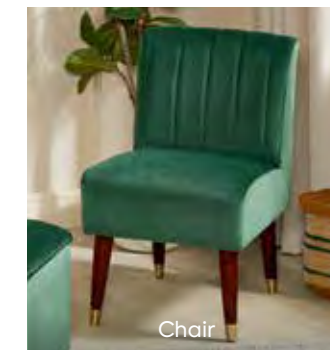

834365 | CHAIR
 (W)50x(D)63x(H)103cm
 2999 707 369 287 205

834654 | HEADBOARD (Q, K)
 Q 2999 707 369 287 205
 K 3499 825 431 335 239

lounge furniture

from R14999 cash or
R698
 x36 months

Talia

L-SHAPE COUCH
 • Soft velvet feel • Cushioned for extra comfort
 • Solid wooden frame • (W)88 x (L)310 x (H)84cm
 @ 837525 | CHARCOAL FABRIC
 cash R x6 x12 x16 x24 x36
 19999 4269 2231 1733 1238 913