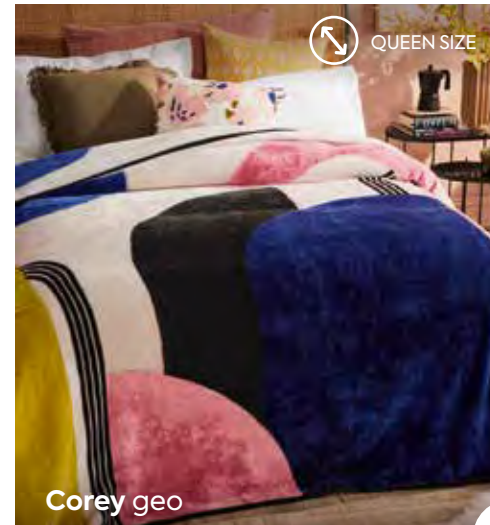

BUY 2 BLANKETS, **GET 1 FREE!**

from R1999 cash or
R134
x24 months