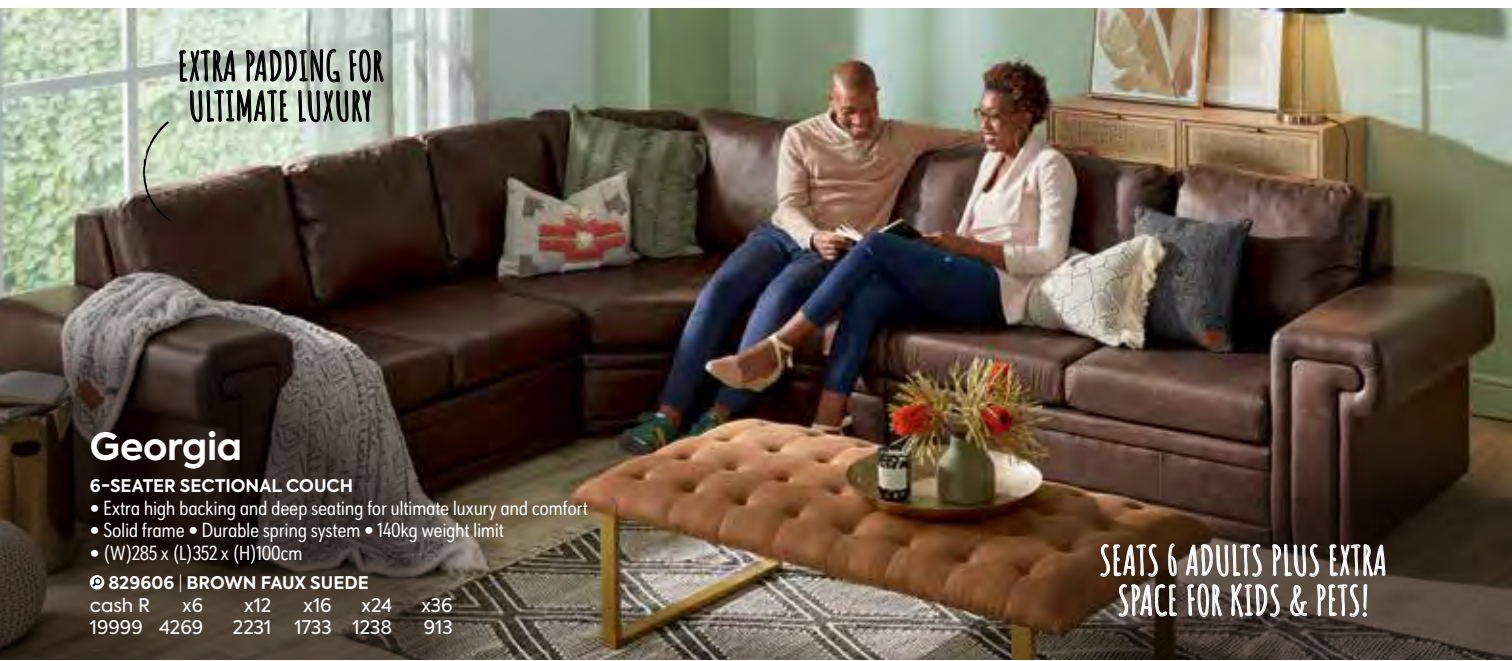

EXTRA PADDING FOR
ULTIMATE LUXURY

Georgia

6-SEATER SECTIONAL COUCH
• Extra high backing and deep seating for ultimate luxury and comfort
• Solid frame • Durable spring system • 140kg weight limit
• (W)285 x (L)352 x (H)100cm
@ 829606 | BROWN FAUX SUEDE
cash R x6 x12 x16 x24 x36
19999 4269 2231 1733 1238 913

SEATS 6 ADULTS PLUS EXTRA
SPACE FOR KIDS & PETS!