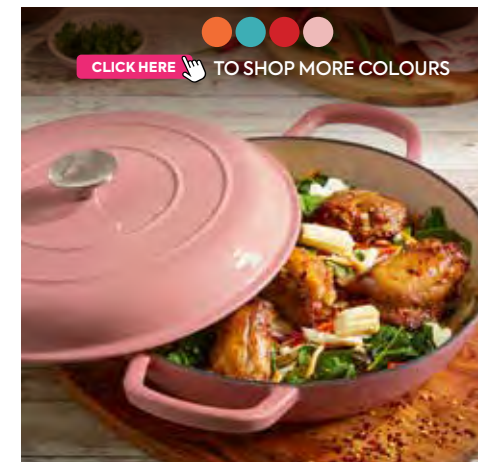

4.2L SHALLOW CASSEROLE WITH LID

📍 836631 | red 📍 836634 | orange

📍 836632 | turquoise 📍 836633 | pink

cash R x6 x12 x16

1499 345 179 139