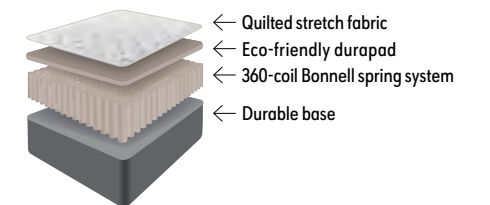

Halo

835918 | BASE SET (S, ¾, D, Q) Bed base & mattress + free Hallie 5-piece duvet set worth up to R899

- Non-turn mattress
- Up to 100kg per side
- 1-year guarantee, 10-year warranty

cash R	x6	x12	x16	x24	x36	
S	5999	1414	739	574	409	302
¾	6499	1531	799	622	444	328
D	6999	1649	862	669	479	353
Q	7499	1758	919	714	509	376