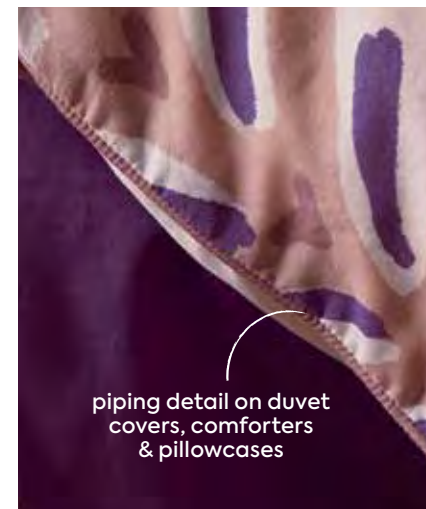

EXTRA-THICK COMFORTERS

DOUBLE, QUEEN & KING SIZE

FADE-RESISTANT POLYCOTTON

free fitted sheet

piping detail on duvet covers, comforters & pillowcases

piped scatter cushion

1 SET | 1 LOW PRICE

Kirsten bedding