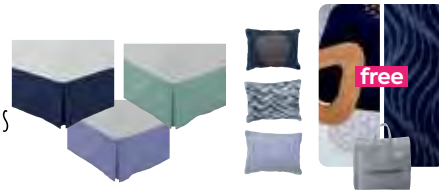

23-PIECE LUXURY SET

15-piece set + 3 EasyBed fitted sheet/night frills, 3 scatter cushions, 3-ply 4kg reversible mink blanket & free blanket bag. You get all 3 sets navy, duck egg blue & lilac

834340 | DUVET SETS					
cash R	x6	x12	x16	x24	x36
D	3999	919	481	374	267
Q	4299	988	517	402	287
K	4599	1057	553	429	307

834339 | COMFORTER SETS					
D	Q	K	D	Q	K
5199	1195	625	485	347	256
5499	1264	661	513	367	269
5799	1333	697	541	387	285

GIFT & SAVINGS WORTH R1600 Your set includes: free 3-ply 4kg mink blanket worth R1400 **save R200**