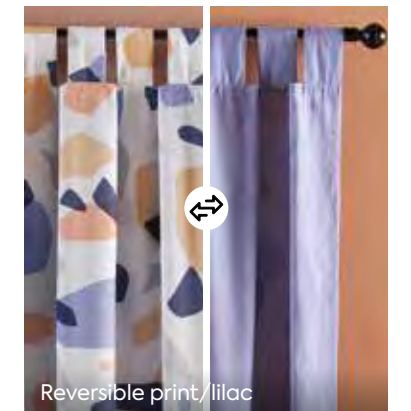

GIFT & SAVINGS WORTH R1600 Your set includes: free 3-ply 4kg mink blanket worth R1400 **save R200**

MATCHING TAB-TOP CURTAINS WILL COMPLETE YOUR LOOK

Navy

Duck egg blue

Reversible print/lilac

834335 | 4-piece lined tab-top curtain set (140x218mm) R599 or R138x6 **save R50**