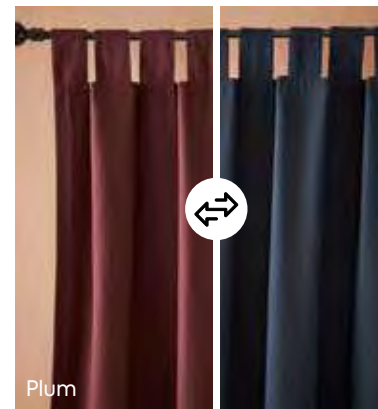

Mauve

Plum

837004 | 4-piece reversible tab-top curtain set R799 or R184x6