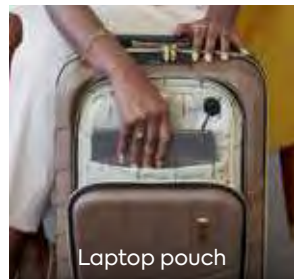

Cruise Skye

Combination locks

Laptop pouch