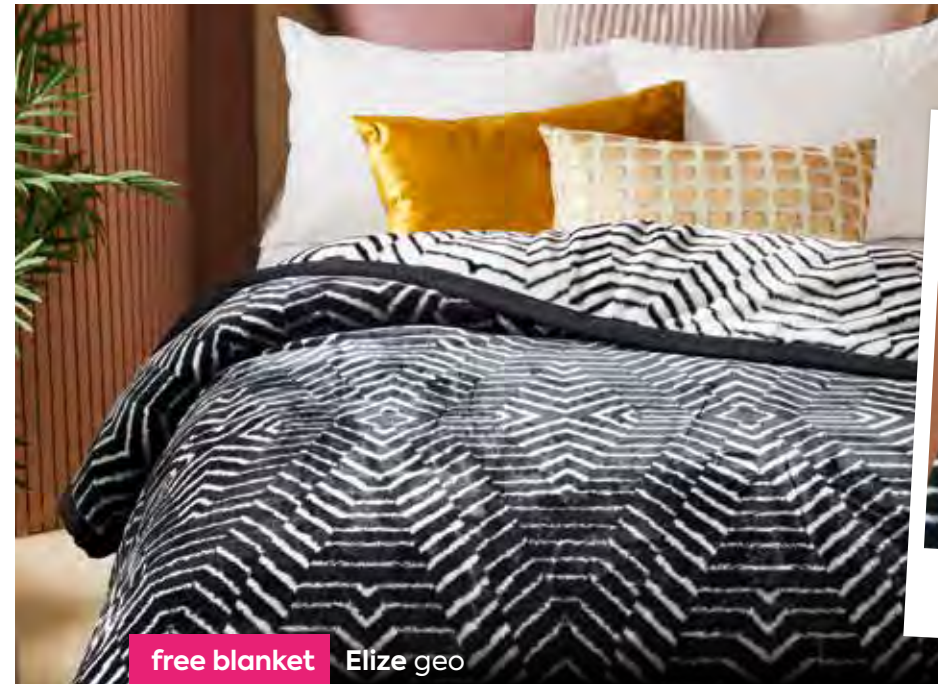

Elize plain

free blanket Elize geo