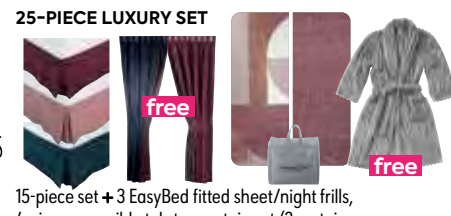

25-PIECE LUXURY SET

15-piece set + 3 EasyBed fitted sheet/night frills, 4-piece reversible tab-top curtain set (2 curtain drops & 2 tie-backs), ribbed plush gown, 3-ply 4kg reversible mink blanket & chic blanket bag. You get all 3 sets plum, mauve & teal

837009 | DUVET SETS	cash R	x6	x12	x16	x24	x36
D	4999	1149	601	467	334	246
Q	5299	1218	637	495	354	261
K	5599	1287	673	523	374	275

837008 | COMFORTER SETS	D	Q	K
cash R	6199	6499	6799
x6	1425	1494	1563
x12	745	781	817
x16	579	607	635
x24	414	434	454
x36	305	319	334

GIFTS & SAVINGS WORTH R1550 Your set includes: free 4-piece curtain set worth R800 & free ribbed gown worth R600 save R150