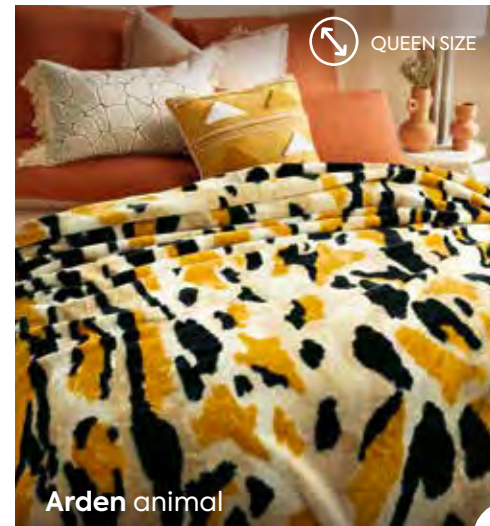

mink 1-ply 2kg blanket combo

from R1999 cash or
R134
x24 months

QUEEN SIZE