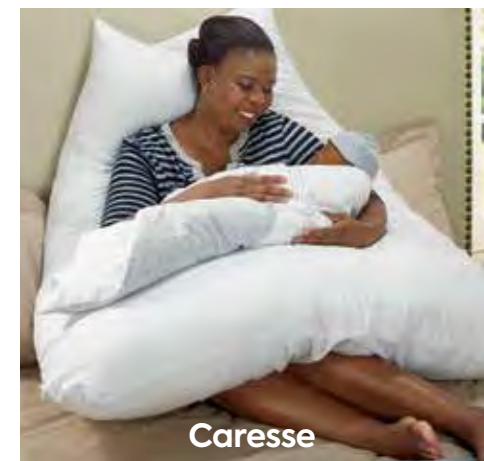

GET A HEAD START ON A GREAT NIGHT'S SLEEP!

stay cosy & warm all night long with our wide range of electric blankets