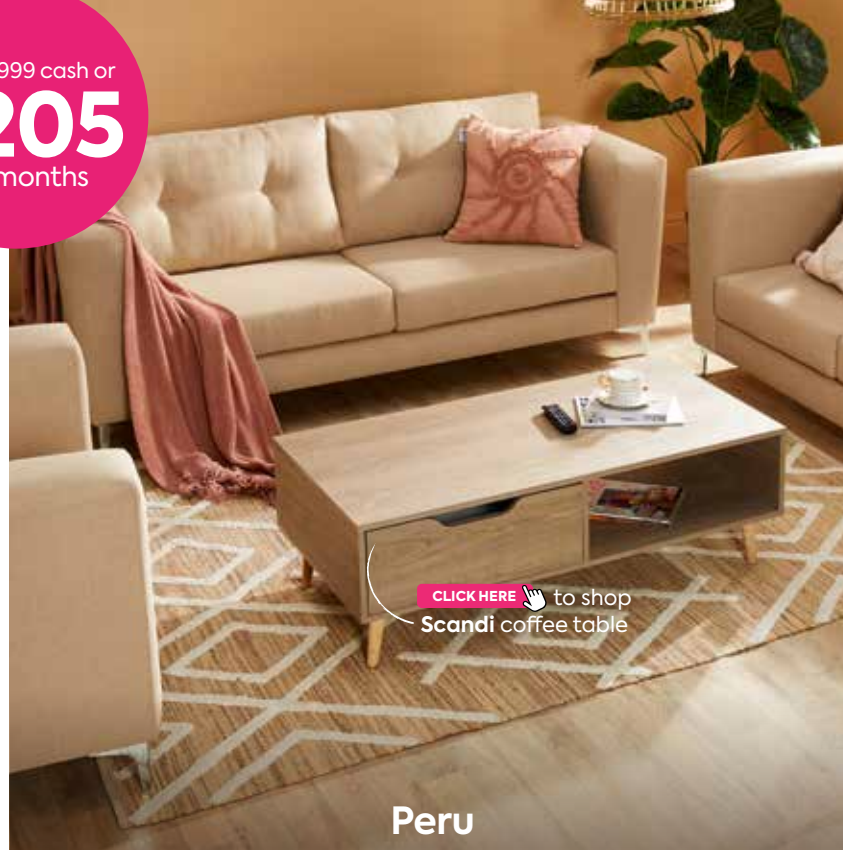

CLICK HERE to shop Scandi coffee table