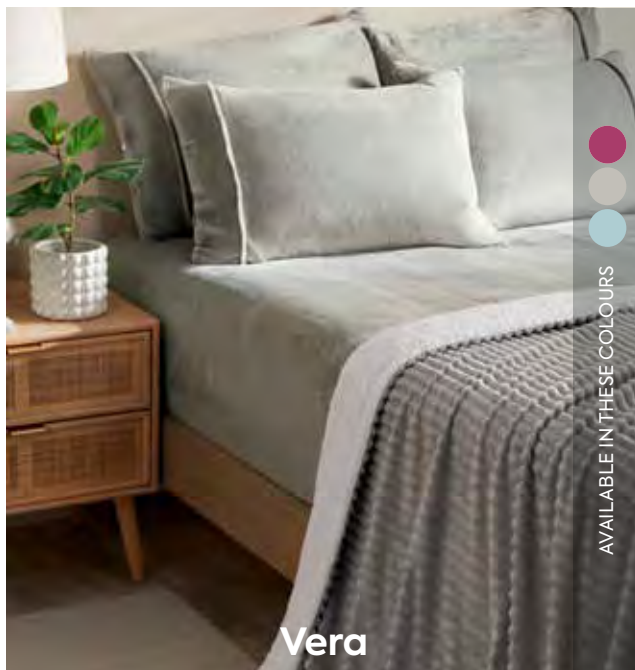

Fay

Vera

AVAILABLE IN THESE COLOURS

Vera

3-PIECE SHEET SET
Plush fleece fitted sheet & 2 blocked standard pillowcases **save R100**

🔗 835927	| duck egg blue			
🔗 835843	| grey	🔗 835827	| plum	
cash R	x6	x12	x16	
¾	399	92		
D	449	104		
Q	499	115		
K	549	127		

7-PIECE SHEET SET
3-piece set + ribbed plush blanket, 2 standard pillows & memory foam mat

🔗 835928	| duck egg blue			
🔗 835844	| grey	🔗 835828	| plum	
¾	1299	299	156	122
D	1349	309	162	126
Q	1399	322	168	131
K	1449	333	174	136

GIFT & SAVINGS WORTH R400
Your set includes: **free foam mat worth R300 save R100**

WOW DEAL

spoil mom with a free beauty gift set worth R250 with Paquita & Paola sheet sets *Ends 30 May 2024*

Paola

🔗 796674 | **3-PIECE SET**
Fitted sheet & 2 standard pillowcases.
Available in white or duck egg blue

+free beauty gift set worth R250

cash R	x6	x12	x16	x24
D	999	229	119	94
Q	1099	253	132	103
QXL/XD	1199	276	144	112
K	1199	276	144	112
KXL	1199	276	144	112
KXL/XD	1299	299	156	122

Paquita

3-PIECE SET Fitted sheet & 2 standard pillowcases

+free beauty gift set worth R250

🔗 825506	| silver	🔗 825455	| white	
🔗 825507	| biscuit			
cash R	x6	x12		
¾	599	138		
D	649	149		
Q	749	173		
QXL/XD	849	196	102	
K	849	196	102	
KXL/XD	949	219	114