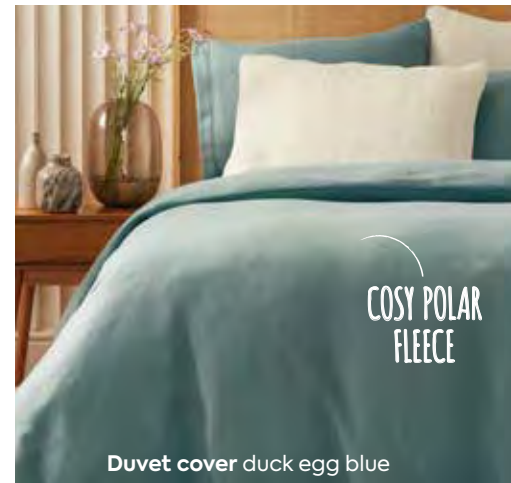

from R799 cash or
R184
x6 months

EXTRA-WARM SHERPA REVERSE

ON-TREND RIBBED PLUSH BLANKET

Comforter duck egg blue

AVAILABLE IN THESE COLOURS

COSY POLAR FLEECE

Duvet cover duck egg blue

RIBBED MAT INCLUDED IN YOUR DELUXE SET