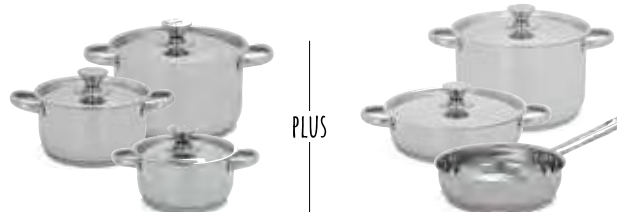

STACK YOUR POTS TO SAVE SPACE

THE PERFECT STARTER SET!

from R999 cash or
R94
x16 months

Essence stainless steel

- DURABLE 18/0 STAINLESS STEEL
- RIVETED HANDLES & KNOBS
- 3mm THICK BASE
- INDUCTION COOKER FRIENDLY