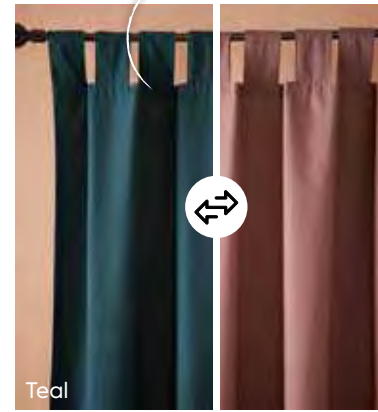

3 SETS | 1 LOW PRICE

Renny bedding

from R1499 cash or
R139
x16 months

EXTRA-THICK COMFORTERS

DOUBLE, QUEEN & KING SIZE

FADE-RESISTANT POLYCOTTON

FREE CURTAINS WITH YOUR LUXURY BEDDING SET!

837004 | 4-piece reversible tab-top curtain set R799 or R184x6

9-PIECE BASIC SET

3x3-piece reversible duvet/comforter sets (duvet cover/comforter & 2 standard pillowcases). You get all 3 sets plum, mauve & teal

837000 | DUVET SETS	cash R	x6	x12	x16	x24
D	1499	345	179	139	
Q	1799	414	217	168	
K	2099	483	253	196	139

837002 | COMFORTER SETS	D	Q	K
cash R	2699	2999	3299
x6	621	689	758
x12	325	361	397
x16	252	279	308
x24	179	199	219

15-PIECE ESSENTIAL SET

9-piece set + 3x2-piece continental pillowcase sets. You get all 3 sets plum, mauve & teal

837001 | DUVET SETS	cash R	x6	x12	x16	x24
D	2399	552	289	224	159
Q	2699	621	325	252	179
K	2999	689	361	279	199

837003 | COMFORTER SETS	D	Q	K
cash R	3599	3899	4199
x6	827	896	965
x12	433	469	505
x16	336	364	392
x24	239	259	279

25-PIECE LUXURY SET

15-piece set + 3 EasyBed fitted sheet/night frills, 4-piece reversible tab-top curtain set (2 curtain drops & 2 tie-backs), ribbed plush gown, 3-ply 4kg reversible mink blanket & chic blanket bag. You get all 3 sets plum, mauve & teal

837009 | DUVET SETS	cash R	x6	x12	x16	x24	x36
D	4999	1149	601	467	334	246
Q	5299	1218	637	495	354	261
K	5599	1287	673	523	374	275

837008 | COMFORTER SETS	D	Q	K
cash R	6199	6499	6799
x6	1425	1494	1563
x12	745	781	817
x16	579	607	635
x24	414	434	454
x36	305	319	334

GIFTS & SAVINGS WORTH R1550 Your set includes: free 4-piece curtain set worth R800 & free ribbed gown worth R600 save R150