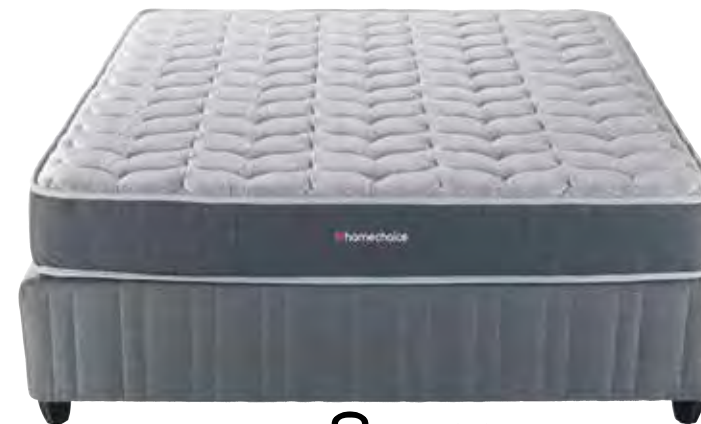

bedroom furniture

from R2999 cash or
R205
x24 months

Your mattress & base should be 10-20cm longer than the tallest sleeper and wide enough for two people to change position without disturbing each other

MEDIUM FIRM SUPPORT **110 KG** IDEAL FOR SIDE & BACK SLEEPERS

WHAT TYPE OF SLEEPER ARE YOU?
Choose the right support for the way you sleep

back sleeper
firm support will relieve pressure on your spine and improve your posture

side & back sleeper
medium support will keep your spine comfortably aligned while absorbing pressure on your hips & shoulders

side & front sleeper
plush comfort support will cushion your joints and relieve pressure on your spine

Alleve

836447 | BASE SET (D, Q, K)
Bed base & mattress + free Hallie 5-piece duvet set worth up to R999

- Non-turn mattress
- Up to 110kg per side
- 2-year guarantee, 12-year warranty

cash R	x6	x12	x16	x24	x36	
D	9999	2259	1181	918	656	483
Q	10999	2461	1286	999	714	526
K	13999	3064	1601	1244	889	655

“A bed has to be the most comfortable piece of furniture in your home and homechoice can supply it!” Jill, customer

MEDIUM FIRM SUPPORT **90 KG** IDEAL FOR SIDE & BACK SLEEPERS

Aura

836444 | BASE SET (S, ¾, D, Q)
Bed base & mattress + free Hallie 5-piece duvet set worth up to R899

- Non-turn mattress
- Up to 90kg per side
- 1-year guarantee, 7-year warranty

cash R	x6	x12	x16	x24	x36	
S	5499	1296	677	526	376	
¾	5999	1414	739	574	409	302
D	6499	1531	799	622	444	328
Q	6999	1649	862	669	479	353

MEDIUM FIRM SUPPORT **100 KG** IDEAL FOR SIDE & BACK SLEEPERS

Halo

835918 | BASE SET (S, ¾, D, Q) Bed base & mattress + free Hallie 5-piece duvet set worth up to R899

- Non-turn mattress
- Up to 100kg per side
- 1-year guarantee, 10-year warranty