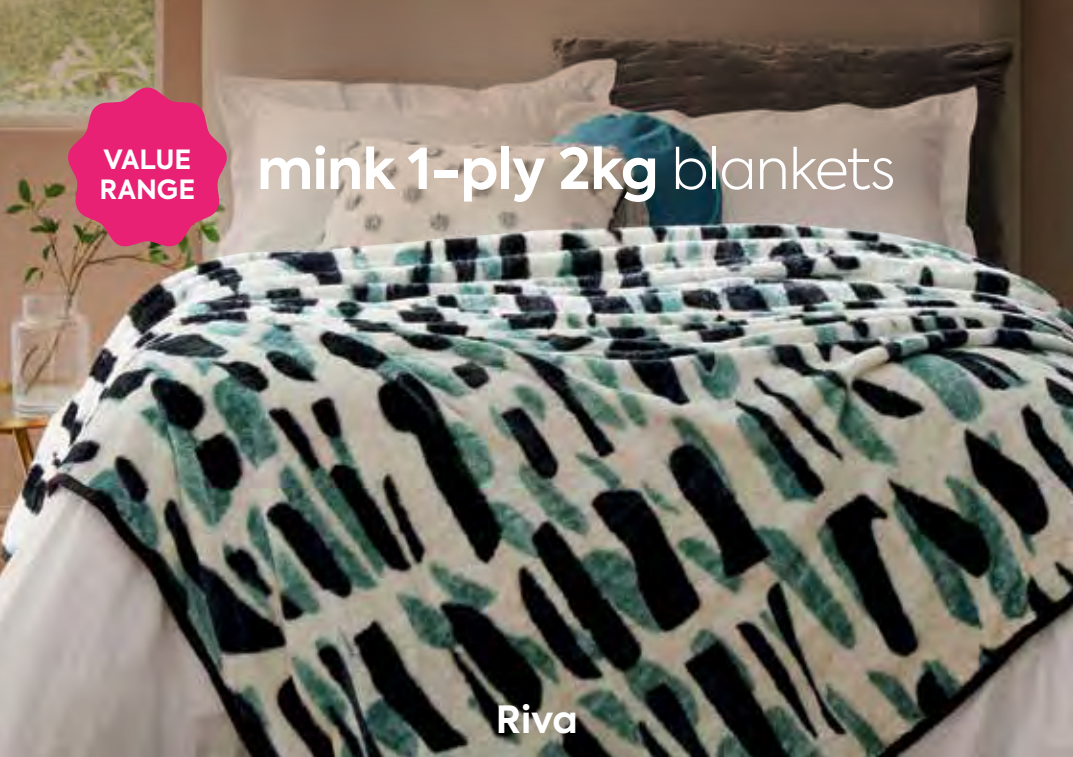

REVERSIBLE

VALUE RANGE

mink 1-ply 2kg blankets

Riva

from only
R599
cash or R138x6

blanket

(Queen) 1-ply 1.4kg mink blanket

- 835266 | RIVA
- 835268 | AYLA
- 836311 | MILA