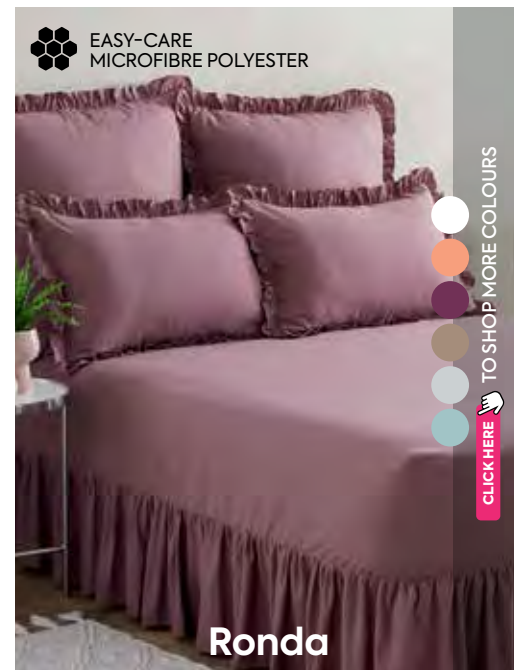

Ronda

CLICK HERE TO SHOP MORE COLOURS