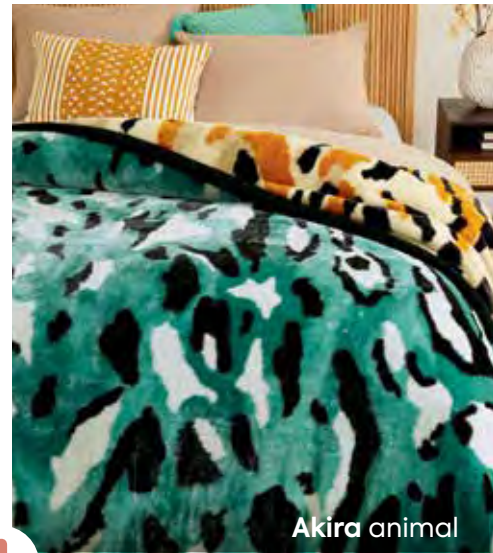

3for2 mink 3-ply 4kg blanket combos

ALL 3 BLANKETS ARE REVERSIBLE GIVING YOU 6 DIFFERENT LOOKS

Akira

835258 | 3-PIECE COMBO
(D, Q, K) 2x3-ply 4kg reversible mink blankets
+ free 3-ply 4kg reversible mink blanket worth up to R1550

cash R	x6	x12	x16	x24	
D	2699	621	325	252	179
Q	2899	667	349	271	194
K	3099	713	373	289	207

835259 | 3-PIECE COMBO & BAGS
(D, Q, K) 2x3-ply 4kg reversible mink blankets
+ free 3-ply 4kg reversible mink blanket worth up to R1550 & 3 hfc blanket bags save R50

cash R	x6	x12	x16	x24	
D	2799	644	337	262	187
Q	2999	689	361	279	199
K	3199	736	385	299	214