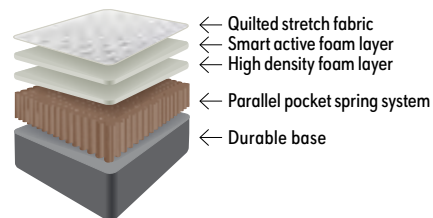

bedroom furniture

from R2999 cash or
R205
x24 months

Your mattress & base should be 10-20cm longer than the tallest sleeper and wide enough for two people to change position without disturbing each other

MEDIUM FIRM SUPPORT **110 KG** IDEAL FOR SIDE & BACK SLEEPERS

WHAT TYPE OF SLEEPER ARE YOU?
Choose the right support for the way you sleep

back sleeper
firm support will relieve pressure on your spine and improve your posture

side & back sleeper
medium support will keep your spine comfortably aligned while absorbing pressure on your hips & shoulders

side & front sleeper
plush comfort support will cushion your joints and relieve pressure on your spine

Alleve

836447 | BASE SET (D, Q, K)
Bed base & mattress + free Hallie 5-piece duvet set worth up to R999

- Non-turn mattress
- Up to 110kg per side
- 2-year guarantee, 12-year warranty

cash R	x6	x12	x16	x24	x36	
D	9999	2259	1181	918	656	483
Q	10999	2461	1286	999	714	526
K	13999	3064	1601	1244	889	655

“A bed has to be the most comfortable piece of furniture in your home and homechoice can supply it!” Jill, customer

MEDIUM FIRM SUPPORT **90 KG** IDEAL FOR SIDE & BACK SLEEPERS

Aura

836444 | BASE SET (S, ¾, D, Q)
Bed base & mattress + free Hallie 5-piece duvet set worth up to R899

- Non-turn mattress
- Up to 90kg per side
- 1-year guarantee, 7-year warranty

cash R	x6	x12	x16	x24	x36	
S	5499	1296	677	526	376	
¾	5999	1414	739	574	409	302
D	6499	1531	799	622	444	328
Q	6999	1649	862	669	479	353

MEDIUM FIRM SUPPORT **100 KG** IDEAL FOR SIDE & BACK SLEEPERS

Halo

835918 | BASE SET (S, ¾, D, Q) Bed base & mattress + free Hallie 5-piece duvet set worth up to R899

- Non-turn mattress
- Up to 100kg per side
- 1-year guarantee, 10-year warranty