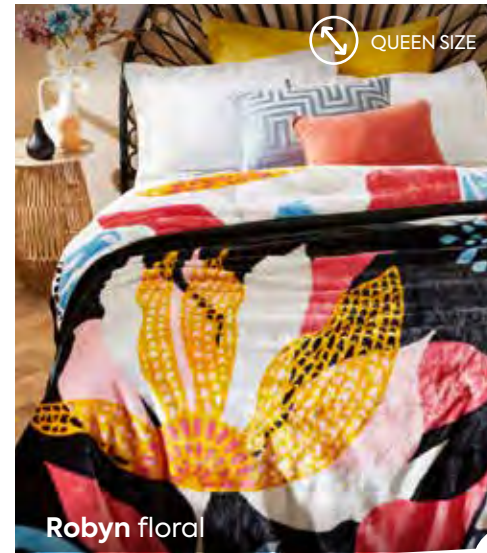

3for2 mink 3-ply 4kg blanket combos

from R2699 cash or
R179
x24 months

BUY 2 BLANKETS, **GET 1 FREE!**

ALL 3 BLANKETS ARE REVERSIBLE GIVING YOU 6 DIFFERENT LOOKS

Kate

831523 | 3-PIECE COMBO (D, Q, K) 2x3-ply 4kg reversible mink blankets + free 3-ply 4kg reversible mink blanket worth up to R1550

	cash R	x6	x12	x16	x24
D	2699	621	325	252	179
Q	2899	667	349	271	194
K	3099	713	373	289	207

831524 | 3-PIECE COMBO & BAGS (D, Q, K) 2x3-ply 4kg reversible mink blankets + free 3-ply 4kg reversible mink blanket worth up to R1550 & 3 htc blanket bags

	cash R	x6	x12	x16	x24
D	2799	644	337	262	187
Q	2999	689	361	279	199
K	3199	736	385	299	214