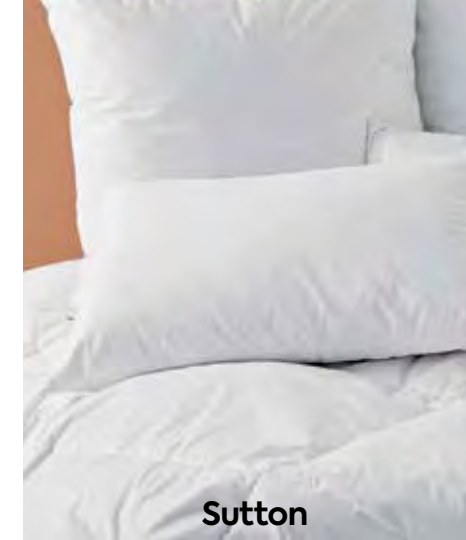

Sutton

836360 | **8-PIECE SET**
Feather & down duvet inner, 2 standard pillows, 2 continental pillows, **2 free standard pillows worth R600 & free mattress protector worth up to R900**
+free plush gown worth R500

	cash R	x6	x12	x16	x24
¾	2399	552	289	224	159
D	2499	575	301	234	167
Q	2599	598	313	243	174
K	2699	621	325	252	179
SK	2799	644	337	262	187

HYPOALLERGENIC MICROFIBRE POLYESTER