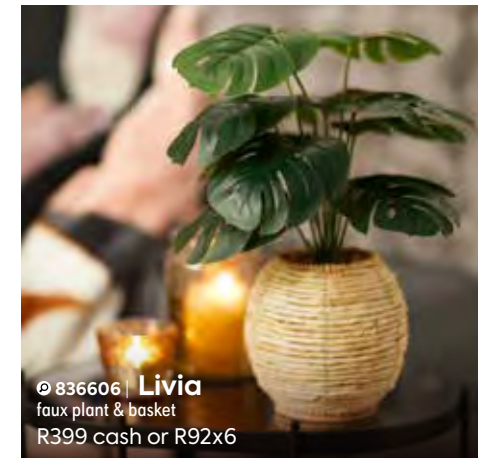

Serafina

Ⓢ 832216 | 9-PIECE SET (580x218cm)
2 taped sheer voile outer drops, 2 inner drops, back drop, 2 valances & 2 voile tie-backs
cash R x6 x12 x16
XL/W 999 229 119 94
Ⓢ 832218 | 18-PIECE SET
4 taped outer drops, 4 inner drops, 2 back drops, 4 valances & 4 voile tie-backs
XL/W 1699 391 205 159