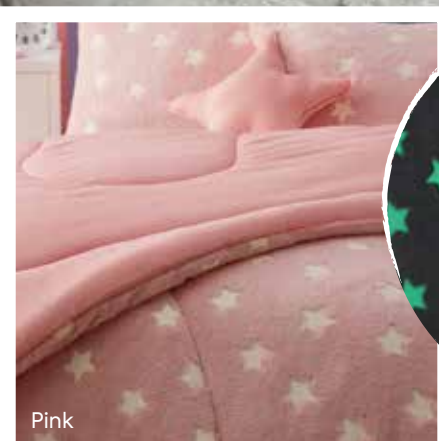

GET A HEAD START ON A GREAT NIGHT'S SLEEP!

stay cosy & warm all night long with our wide range of electric blankets

kids' winter bedding

Grey

Pink

Snugglebug

2- OR 3-PIECE BASIC SET
Glow-in-the-dark duvet cover/comforter & standard pillowcase*