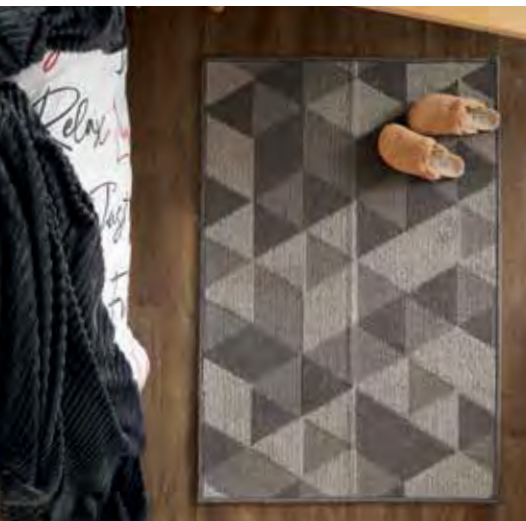

set 1 red

835247 | printed rug (80x120cm) R599 or R138x6

6-PIECE BASIC SET

2x3-piece reversible duvet/comforter sets (duvet cover/comforter & 2 standard pillowcases). You get both sets red & white

832673 | DUVET SETS				
cash R	x6	x12	x16	x24
D	1099	253	132	103
Q	1299	299	156	122
K	1499	345	179	139

832675 | COMFORTER SETS				
cash R	x6	x12	x16	x24
D	1899	437	229	178
Q	2099	483	253	196
K	2299	529	277	215

10-PIECE ESSENTIAL SET

6-piece set + 2x2-piece continental pillowcase sets. You get both sets red & white

832674 | DUVET SETS				
cash R	x6	x12	x16	x24
D	1699	391	205	159
Q	1899	437	229	178
K	2099	483	253	196

832676 | COMFORTER SETS				
cash R	x6	x12	x16	x24
D	2499	575	301	234
Q	2699	621	325	252
K	2899	667	349	271

2 SETS | 1 LOW PRICE