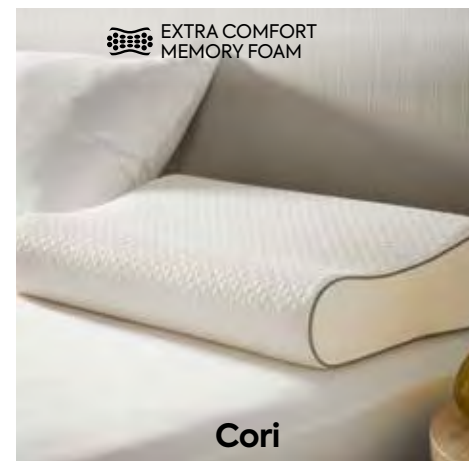

GET A HEAD START ON A GREAT NIGHT'S SLEEP!

stay cosy & warm all night long with our wide range of electric blankets