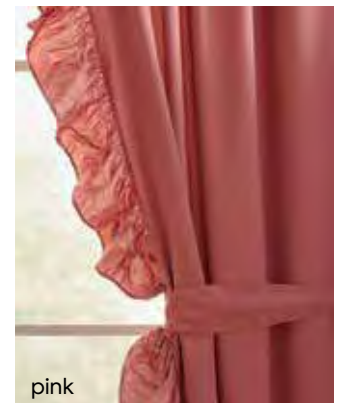

REVERSIBLE

set 3 pink

grey

plum

pink

836587 | 4-piece curtain set
2 lined taped curtain drops (160x218cm)
& 2 tie-backs grey, plum or pink
R699 or R161x6

9-PIECE BASIC SET

3x3-piece reversible duvet/comforter sets (duvet cover/comforter & 2 standard pillowcases). You get all 3 sets grey, ochre & pink